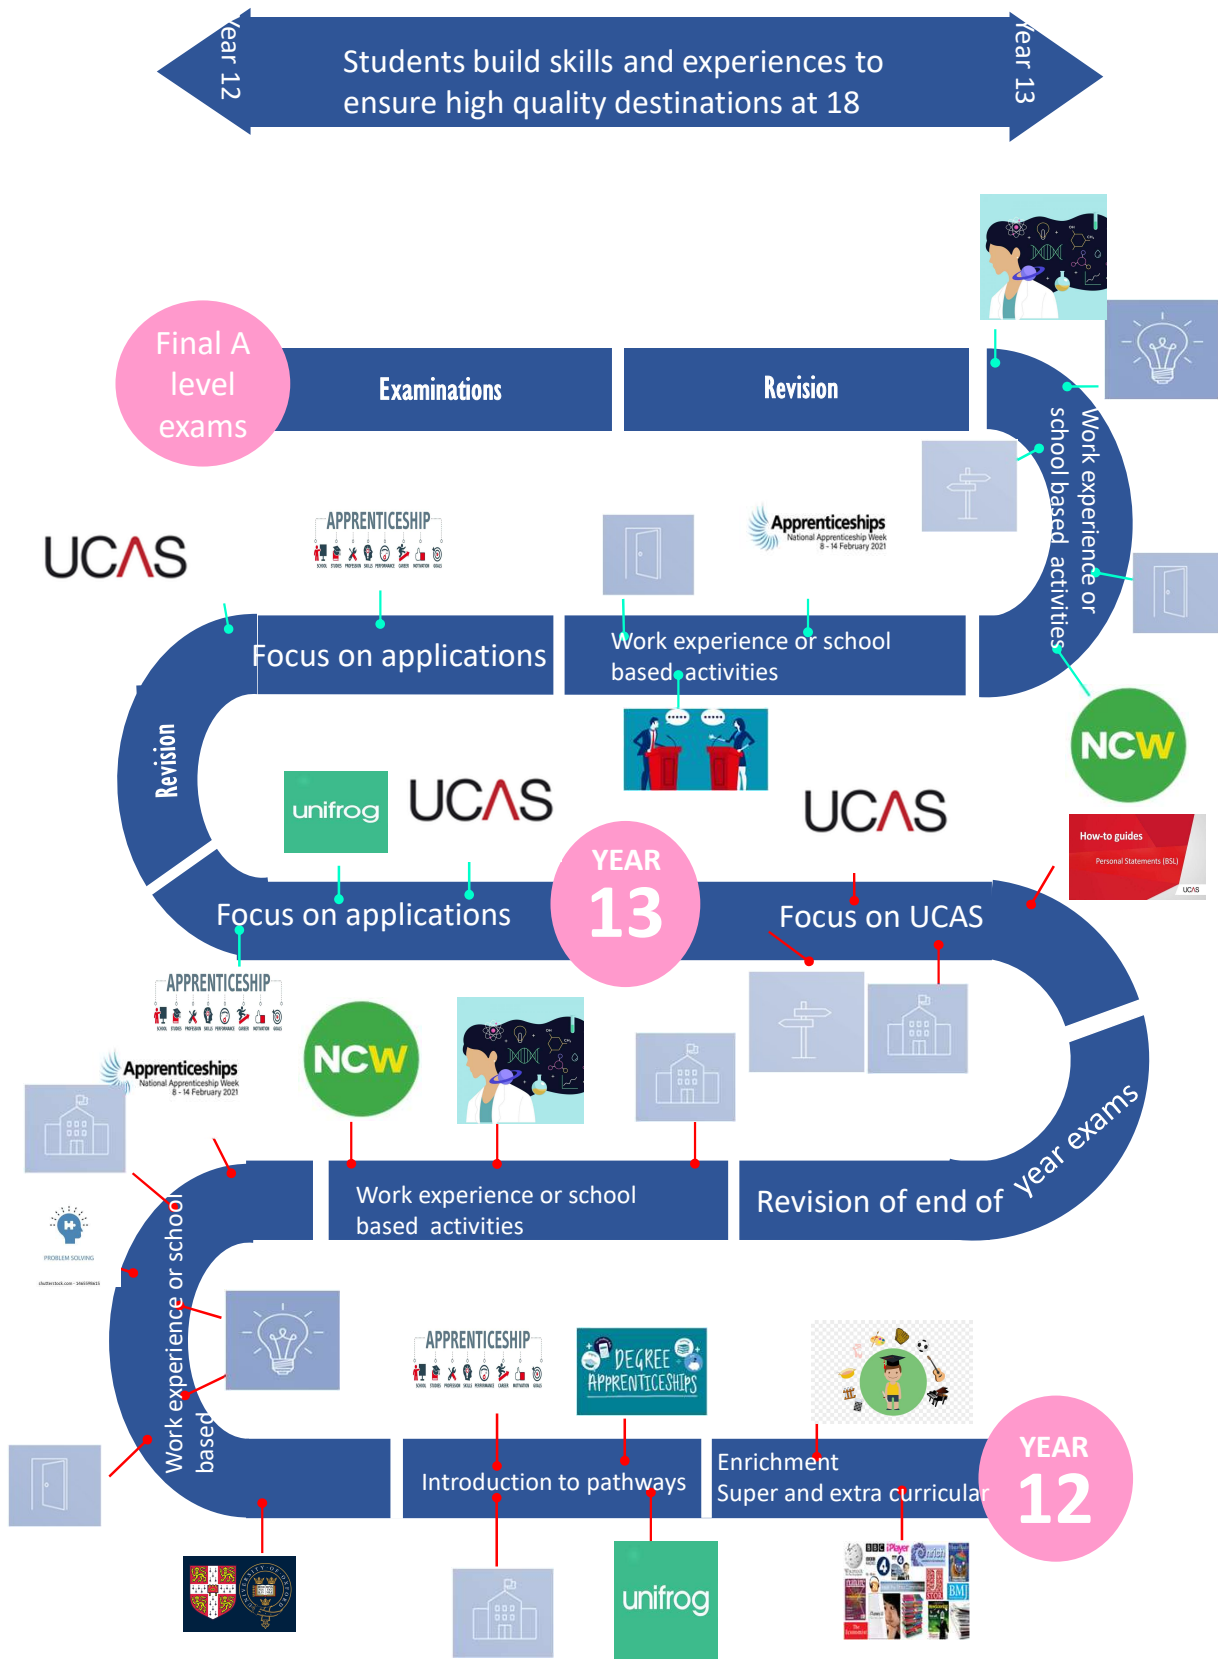

Fort Pitt Futures LEARNING JOURNEY

Fort Pitt Futures LEARNING JOURNEY

THE GATSBY BENCHMARKS

A Stable
Careers
Programme

Learning from
Career &
Labour Market
Information

Addressing
The Needs of
Each Pupil

Linking
Curriculum
Learning
to Careers

Encounters
with Employers
& Employees

Experiences
of Workplaces

Encounters
with Further &
Higher
Education

Personal
Guidance