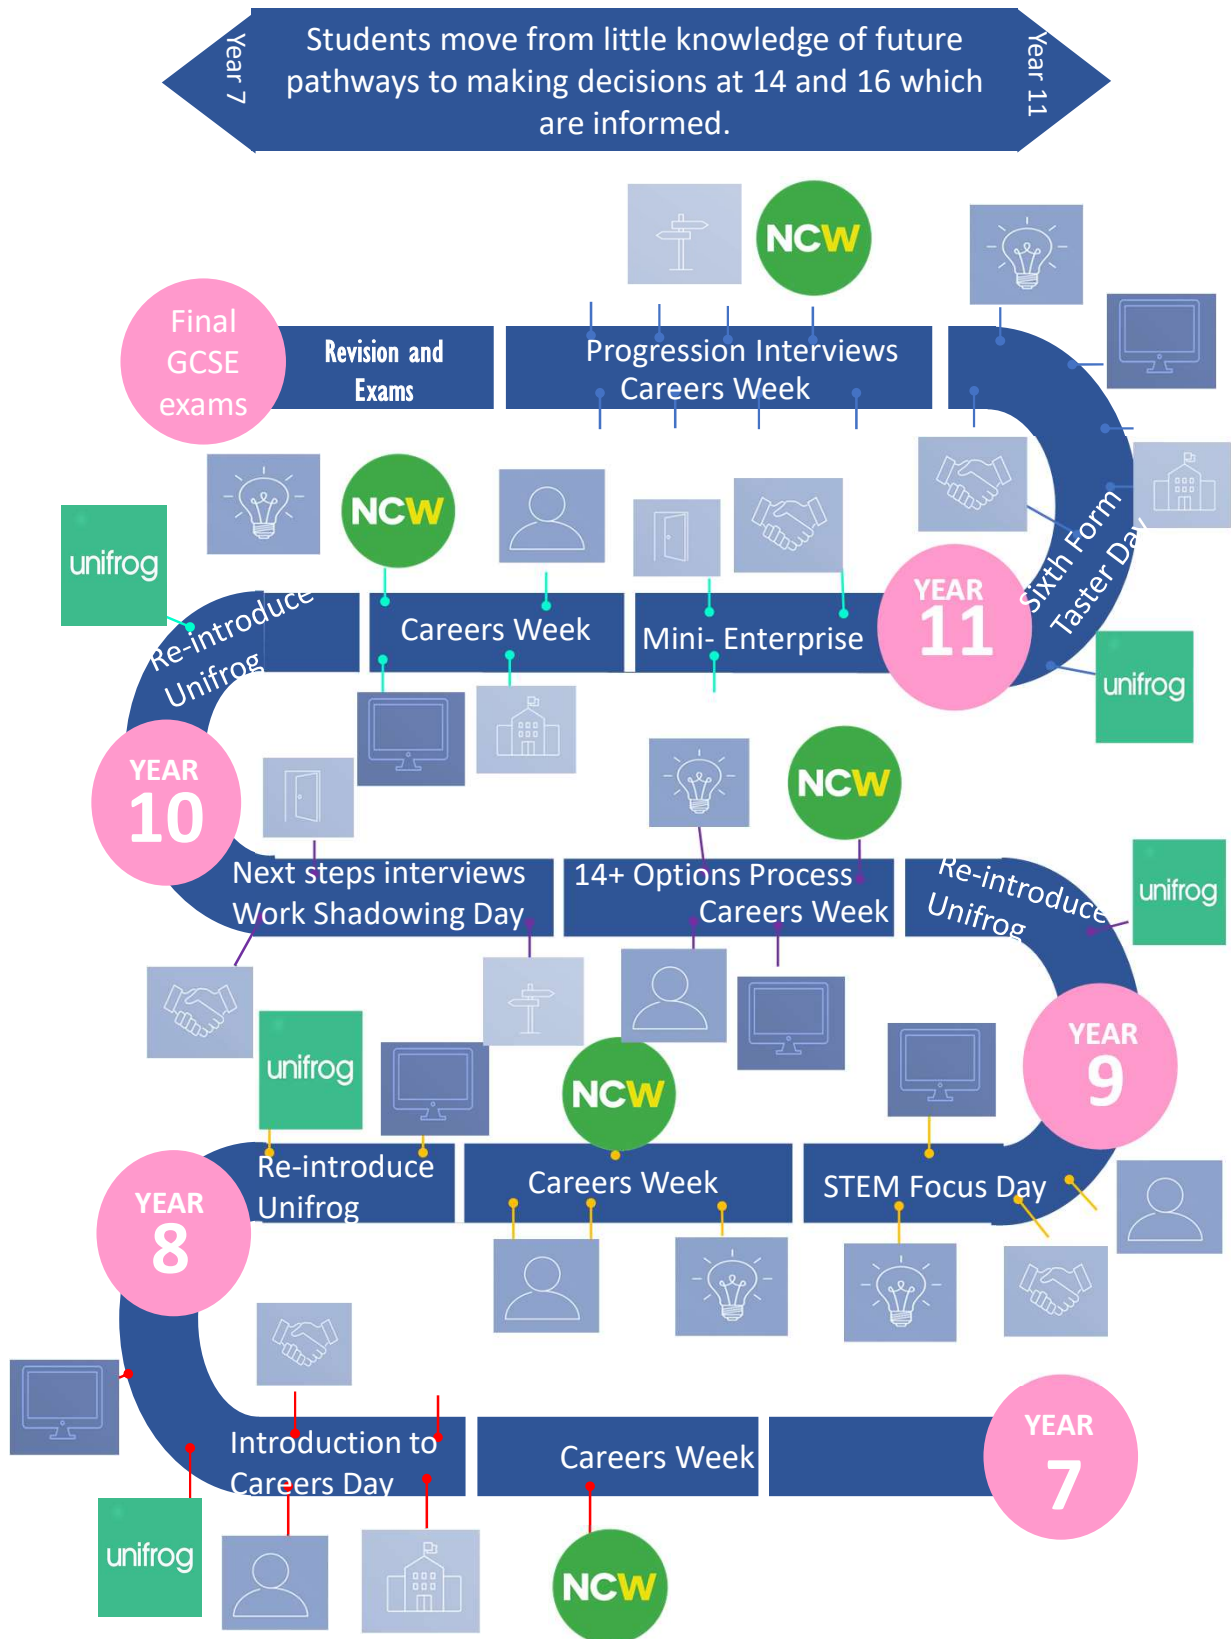

Fort Pitt Futures LEARNING JOURNEY

Fort Pitt Futures LEARNING JOURNEY

THE GATSBY BENCHMARKS

A Stable
Careers
Programme

Learning from
Career &
Labour Market
Information

Addressing
The Needs of
Each Pupil

Linking
Curriculum
Learning
to Careers

Encounters
with Employers
& Employees

Experiences
of Workplaces

Encounters
with Further &
Higher
Education

Personal
Guidance